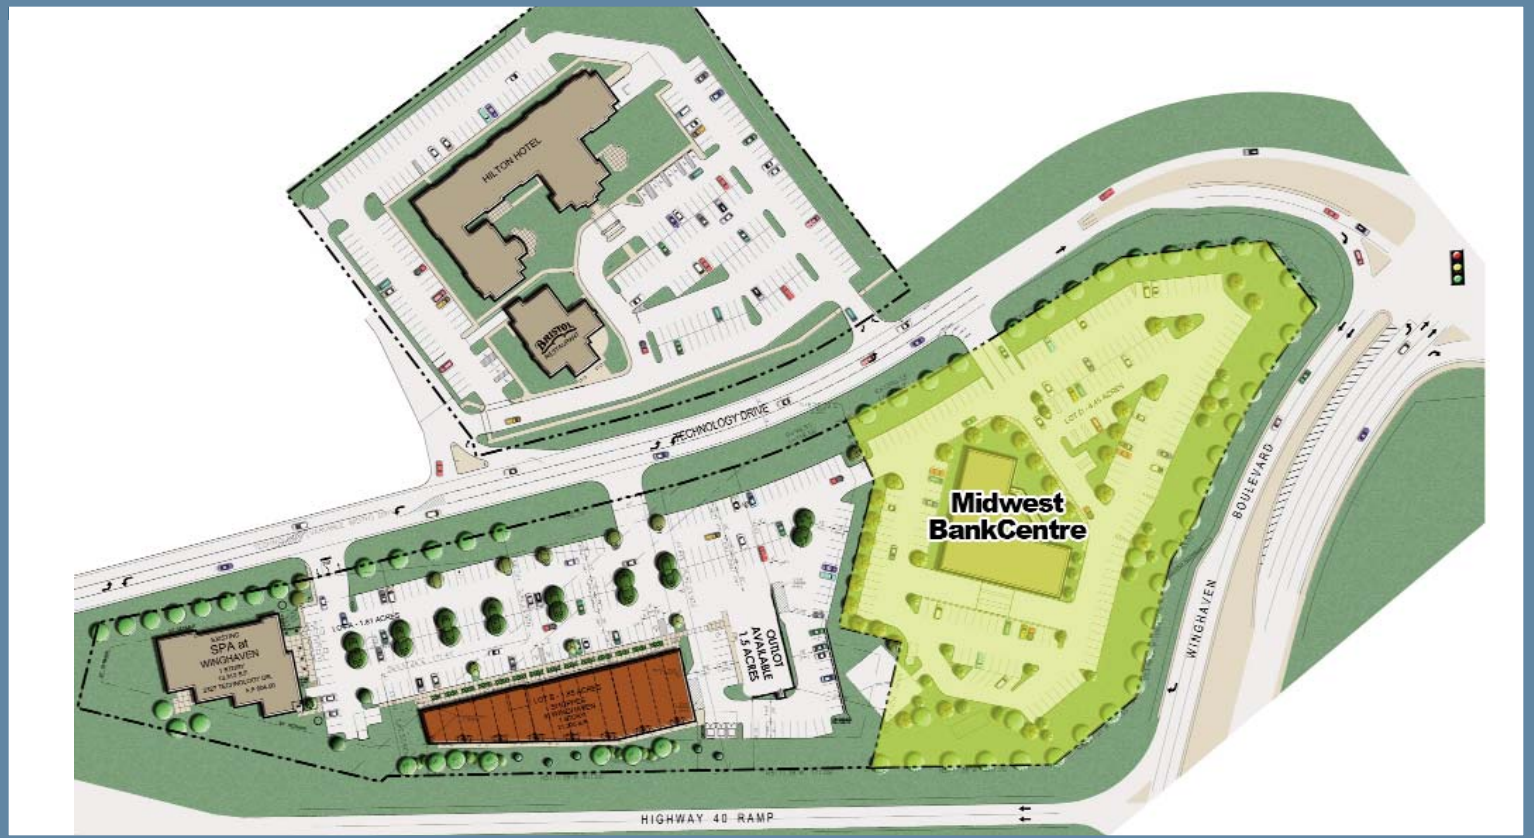

Midwest BankCentre Building

O'Fallon, Missouri

1,200 - 2,678 SF

WINGHAVEN®

Midwest BankCentre Bldg

2299 Technology Drive
O'Fallon, Missouri 63368

DEVELOPED AND MANAGED BY:

McEAGLE

TURLEY
MARTIN
TUCKER

The Midwest BankCentre Building, located at the intersection of Highway 40/61 and WingHaven® Boulevard, is a three-story bank and office building.

Midwest BankCentre occupies a portion of the first floor and provides "state of the art" corporate and personal banking, while Webster University's new St. Charles County classroom facility is conveniently located on the the third floor. The building is adjacent to a full-service Hilton® Garden Inn Hotel and dining services.

The building is highly visible and offers excellent access to the highway. A large building conference room is available to Tenants free of charge.

FACT SHEET:

- ◆ 1,200 to 2,678 Rentable Square Feet Available
- ◆ Rental Rate \$22.00 per Square Foot
- ◆ \$25.00 Tenant Finish Allowance
- ◆ 4.5 / 1,000 Parking Ratio
- ◆ Monument Signage Available
- ◆ Large Building Conference Room
- ◆ Available Immediately