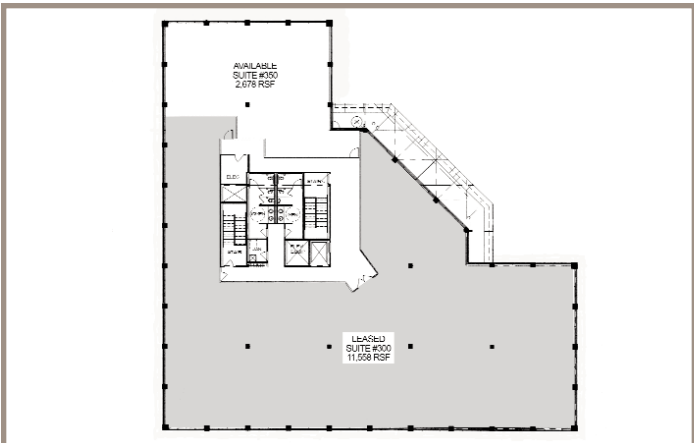

The building is highly visible and offers excellent access to the highway. A large building conference room is available to Tenants free of charge.

FACT SHEET:

- ◆ 1,200 to 2,678 Rentable Square Feet Available
- ◆ Rental Rate \$22.00 per Square Foot
- ◆ \$25.00 Tenant Finish Allowance
- ◆ 4.5 / 1,000 Parking Ratio
- ◆ Monument Signage Available
- ◆ Large Building Conference Room
- ◆ Available Immediately

SECOND FLOOR PLAN

LOCATOR MAP

THIRD FLOOR PLAN

This notification is for informational purposes only and does not constitute an offer to lease. Owner reserves the right not to proceed with the development of the property on which the building will be located or the construction of the building for any reason, and further reserves the right to change any of the foregoing terms and information at any time. All plans and exhibits incorporated herein are conceptual only and are not for construction or to be relied upon for any purpose.